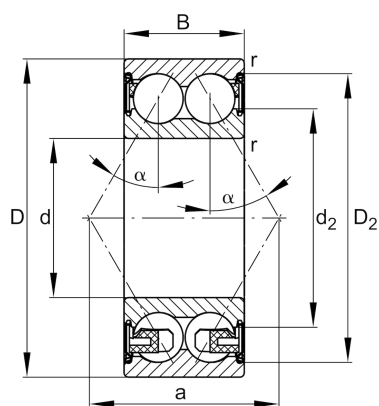

Technical information

Temperature range

$T_{\min}$	-20 °C	Operating temperature min.
$T_{\max}$	120 °C	Operating temperature max.
	0,283 kg	Weight

Main Dimensions & Performance Data

d	30 mm	Bore diameter
D	62 mm	Outside diameter
B	23,8 mm	Width
C_r	31.000 N	Basic dynamic load rating, radial
C_{0r}	22.200 N	Basic static load rating, radial
C_{ur}	1.540 N	Fatigue load limit, radial
n_G	9.000 1/min	Limiting speed
n_{gr}	11.100 1/min	Reference speed

Dimensions

$r_{\min}$	1 mm	Minimum chamfer dimension
D_2	55,8 mm	Caliber diameter outer ring
d_2	40,3 mm	Caliber diameter inner ring
a	36,4 mm	Distance between the apexes of the pressure cones
α	30 °	Contact angle

Mounting dimensions

$d_{a \min}$	35,6 mm	Minimum diameter shaft shoulder
$D_{a \max}$	56,4 mm	Maximum diameter of housing shoulder
$r_{a \max}$	1 mm	Maximum fillet radius