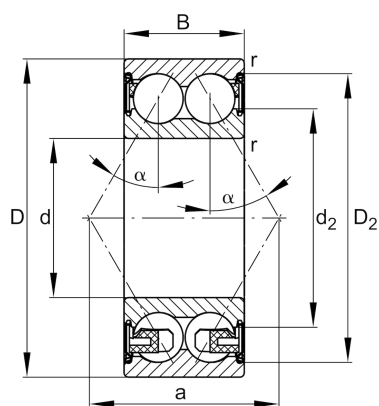

Technical information

Temperature range

$T_{\min}$	-20 °C	Operating temperature min.
$T_{\max}$	120 °C	Operating temperature max.
	0,438 kg	Weight

Main Dimensions & Performance Data

d	35 mm	Bore diameter
D	72 mm	Outside diameter
B	27 mm	Width
C_r	41.000 N	Basic dynamic load rating, radial
C_{0r}	30.000 N	Basic static load rating, radial
C_{ur}	2.090 N	Fatigue load limit, radial
n_G	7.600 1/min	Limiting speed
n_{gr}	9.900 1/min	Reference speed

Dimensions

$r_{\min}$	1,1 mm	Minimum chamfer dimension
D_2	65,4 mm	Caliber diameter outer ring
d_2	46,9 mm	Caliber diameter inner ring
a	42,5 mm	Distance between the apexes of the pressure cones
α	30 °	Contact angle

Mounting dimensions

$d_{a \min}$	42 mm	Minimum diameter shaft shoulder
$D_{a \max}$	65 mm	Maximum diameter of housing shoulder
$r_{a \max}$	1 mm	Maximum fillet radius