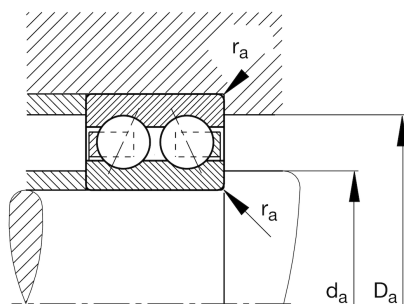

Technical information

Temperature range

$T_{\min}$	-30 °C	Operating temperature min.
$T_{\max}$	120 °C	Operating temperature max.
	0,61 kg	Weight

Main Dimensions & Performance Data

d	45 mm	Bore diameter
D	85 mm	Outside diameter
B	30,2 mm	Width
C_r	50.000 N	Basic dynamic load rating, radial
C_{0r}	39.000 N	Basic static load rating, radial
C_{ur}	2.700 N	Fatigue load limit, radial
n_G	8.300 1/min	Limiting speed
n_{gr}	8.400 1/min	Reference speed

Dimensions

$r_{\min}$	1,1 mm	Minimum chamfer dimension
D_1	75,1 mm	Shoulder diameter outer ring
d_1	59,9 mm	Shoulder diameter inner ring
a	50,3 mm	Distance between the apexes of the pressure cones
α	30 °	Contact angle

Mounting dimensions

$d_{a \min}$	52 mm	Minimum diameter shaft shoulder
$D_{a \max}$	78 mm	Maximum diameter of housing shoulder
$r_{a \max}$	1 mm	Maximum fillet radius