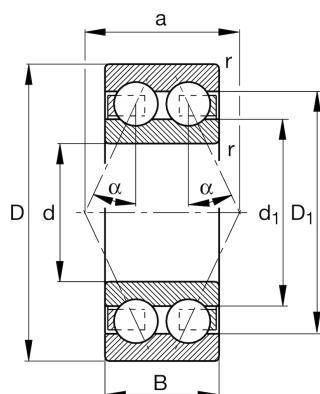

Technical information

Temperature range

$T_{\min}$	-30 °C	Operating temperature min.
$T_{\max}$	120 °C	Operating temperature max.
	0,61 kg	Weight

Main Dimensions & Performance Data

d	45 mm	Bore diameter
D	85 mm	Outside diameter
B	30,2 mm	Width
C_r	50.000 N	Basic dynamic load rating, radial
C_{0r}	39.000 N	Basic static load rating, radial
C_{ur}	2.700 N	Fatigue load limit, radial
n_G	8.300 1/min	Limiting speed
n_{gr}	8.400 1/min	Reference speed

Dimensions

$r_{\min}$	1,1 mm	Minimum chamfer dimension
D_1	75,1 mm	Shoulder diameter outer ring
d_1	59,9 mm	Shoulder diameter inner ring
a	50,3 mm	Distance between the apexes of the pressure cones
α	30 °	Contact angle

Mounting dimensions

$d_{a \min}$	52 mm	Minimum diameter shaft shoulder
$D_{a \max}$	78 mm	Maximum diameter of housing shoulder
$r_{a \max}$	1 mm	Maximum fillet radius