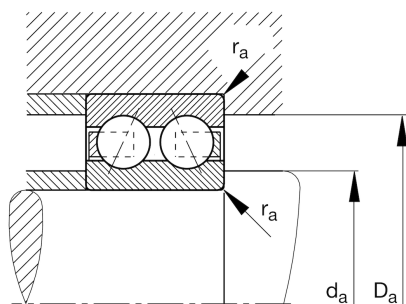

Technical information

Temperature range

$T_{\min}$	-30 °C	Operating temperature min.
$T_{\max}$	120 °C	Operating temperature max.
	1,27 kg	Weight

Main Dimensions & Performance Data

d	60 mm	Bore diameter
D	110 mm	Outside diameter
B	36,5 mm	Width
C_r	75.000 N	Basic dynamic load rating, radial
C_{0r}	64.000 N	Basic static load rating, radial
C_{ur}	4.400 N	Fatigue load limit, radial
n_G	6.300 1/min	Limiting speed
n_{gr}	6.700 1/min	Reference speed

Dimensions

$r_{\min}$	1,5 mm	Minimum chamfer dimension
D_1	97 mm	Shoulder diameter outer ring
d_1	79 mm	Shoulder diameter inner ring
a	64,7 mm	Distance between the apexes of the pressure cones
α	30 °	Contact angle

Mounting dimensions

$d_{a \min}$	69 mm	Minimum diameter shaft shoulder
$D_{a \max}$	101 mm	Maximum diameter of housing shoulder
$r_{a \max}$	1,5 mm	Maximum fillet radius