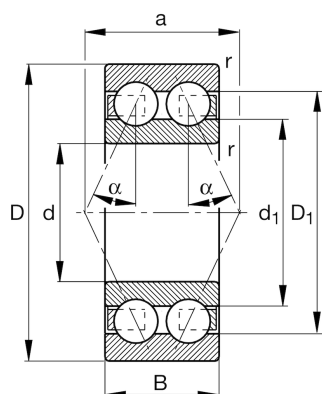

Technical information

Temperature range

$T_{\min}$	-30 °C	Operating temperature min.
$T_{\max}$	120 °C	Operating temperature max.
	1,27 kg	Weight

Main Dimensions & Performance Data

d	60 mm	Bore diameter
D	110 mm	Outside diameter
B	36,5 mm	Width
C_r	75.000 N	Basic dynamic load rating, radial
C_{0r}	64.000 N	Basic static load rating, radial
C_{ur}	4.400 N	Fatigue load limit, radial
n_G	6.300 1/min	Limiting speed
n_{gr}	6.700 1/min	Reference speed

Dimensions

$r_{\min}$	1,5 mm	Minimum chamfer dimension
D_1	97 mm	Shoulder diameter outer ring
d_1	79 mm	Shoulder diameter inner ring
a	64,7 mm	Distance between the apexes of the pressure cones
α	30 °	Contact angle

Mounting dimensions

$d_{a \min}$	69 mm	Minimum diameter shaft shoulder
$D_{a \max}$	101 mm	Maximum diameter of housing shoulder
$r_{a \max}$	1,5 mm	Maximum fillet radius