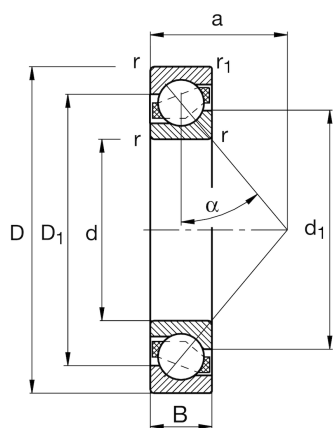

FAG

★ 7201-B-XL-TVP

Angular contact ball bearing

Schaeffler ID:
0167249410000Angular contact ball bearing 72..-B-XL-
TVP, single row, X-life, plastic cage

★ Preferred product

X-life

Technical information

Temperature range

T_{min}	-30 °C	Operating temperature min.
T_{max}	120 °C	Operating temperature max.
	35 g	Weight

Main Dimensions & Performance Data

d	12 mm	Bore diameter
D	32 mm	Outside diameter
B	10 mm	Width
C_r	7.900 N	Basic dynamic load rating, radial
C_{0r}	3.550 N	Basic static load rating, radial
C_{ur}	248 N	Fatigue load limit, radial
n_G	33.000 1/min	Limiting speed
n_{gr}	21.100 1/min	Reference speed

Dimensions

r_{min}	0,6 mm	Minimum chamfer dimension
$r_{1 min}$	0,3 mm	Minimum chamfer dimension
D_1	24,6 mm	Shoulder diameter on outer ring wide side face
d_1	19,8 mm	Shoulder diameter on inner ring wide side face
a	14 mm	Distance between the apexes of the pressure cones
α	40 °	Contact angle

Mounting dimensions

$d_{a min}$	16,2 mm	Minimum diameter of shaft shoulder
$D_{a max}$	27,8 mm	Maximum diameter of housing shoulder
$D_{b max}$	29,6 mm	Maximaler Durchmesser der Gehäuseschulter
$r_{a max}$	0,6 mm	Maximum fillet radius of shaft
$r_{a1 max}$	0,3 mm	Maximum fillet radius of housing