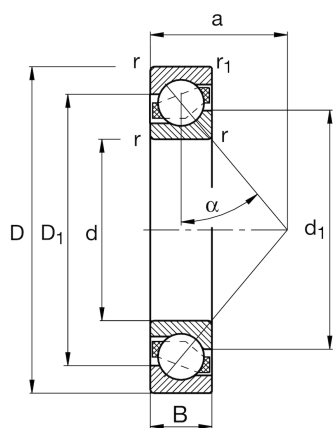

FAG

★ 7202-B-XL-TVP

Angular contact ball bearing

Schaeffler ID:
0167249500000Angular contact ball bearing 72..-B-XL-
TVP, single row, X-life, plastic cage

★ Preferred product

X-life

Technical information

Temperature range

T_{\min}	-30 °C	Operating temperature min.
T_{\max}	120 °C	Operating temperature max.
	0,044 kg	Weight

Main Dimensions & Performance Data

d	15 mm	Bore diameter
D	35 mm	Outside diameter
B	11 mm	Width
C_r	8.900 N	Basic dynamic load rating, radial
C_{0r}	4.450 N	Basic static load rating, radial
C_{ur}	305 N	Fatigue load limit, radial
n_G	29.500 1/min	Limiting speed
n_{gr}	19.100 1/min	Reference speed

Dimensions

r_{\min}	0,6 mm	Minimum chamfer dimension
$r_{1\min}$	0,3 mm	Minimum chamfer dimension
D_1	27,6 mm	Shoulder diameter on outer ring wide side face
d_1	22,8 mm	Shoulder diameter on inner ring wide side face
a	16 mm	Distance between the apexes of the pressure cones
α	40 °	Contact angle

Mounting dimensions

$d_{a\min}$	19,2 mm	Minimum diameter of shaft shoulder
$D_{a\max}$	30,8 mm	Maximum diameter of housing shoulder
$D_{b\max}$	32,6 mm	Maximaler Durchmesser der Gehäuseschulter
$r_{a\max}$	0,6 mm	Maximum fillet radius of shaft
$r_{a1\max}$	0,3 mm	Maximum fillet radius of housing