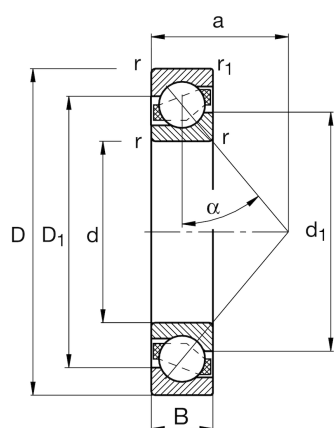

FAG

★ 7203-B-XL-TVP

Angular contact ball bearing

Schaeffler ID:
0167249840000Angular contact ball bearing 72..-B-XL-
TVP, single row, X-life, plastic cage

★ Preferred product

X-life

Technical information

Temperature range

T_{\min}	-30 °C	Operating temperature min.
T_{\max}	120 °C	Operating temperature max.
	0,066 kg	Weight

Main Dimensions & Performance Data

d	17 mm	Bore diameter
D	40 mm	Outside diameter
B	12 mm	Width
C_r	11.200 N	Basic dynamic load rating, radial
C_{0r}	5.700 N	Basic static load rating, radial
C_{ur}	395 N	Fatigue load limit, radial
n_G	26.000 1/min	Limiting speed
n_{gr}	17.100 1/min	Reference speed

Dimensions

r_{\min}	0,6 mm	Minimum chamfer dimension
$r_{1\min}$	0,3 mm	Minimum chamfer dimension
D_1	31,5 mm	Shoulder diameter on outer ring wide side face
d_1	26 mm	Shoulder diameter on inner ring wide side face
a	18 mm	Distance between the apexes of the pressure cones
α	40 °	Contact angle

Mounting dimensions

$d_{a\min}$	21,2 mm	Minimum diameter of shaft shoulder
$D_{a\max}$	35,8 mm	Maximum diameter of housing shoulder
$D_{b\max}$	37,6 mm	Maximaler Durchmesser der Gehäuseschulter
$r_{a\max}$	0,6 mm	Maximum fillet radius of shaft
$r_{a1\max}$	0,6 mm	Maximum fillet radius of housing