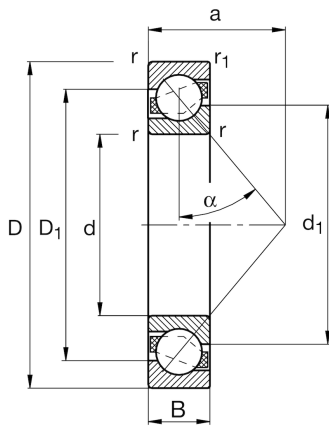

FAG

★ 7205-B-XL-TVP

Angular contact ball bearing

Schaeffler ID:
0167250420000Angular contact ball bearing 72..-B-XL-
TVP, single row, X-life, plastic cage

★ Preferred product

X-life

Technical information

Temperature range

T_{\min}	-30 °C	Operating temperature min.
T_{\max}	120 °C	Operating temperature max.
	0,126 kg	Weight

Main Dimensions & Performance Data

d	25 mm	Bore diameter
D	52 mm	Outside diameter
B	15 mm	Width
C_r	16.200 N	Basic dynamic load rating, radial
C_{0r}	9.000 N	Basic static load rating, radial
C_{ur}	620 N	Fatigue load limit, radial
n_G	19.200 1/min	Limiting speed
n_{gr}	13.700 1/min	Reference speed

Dimensions

r_{\min}	1 mm	Minimum chamfer dimension
$r_{1\min}$	0,6 mm	Minimum chamfer dimension
D_1	42 mm	Shoulder diameter on outer ring wide side face
d_1	35,5 mm	Shoulder diameter on inner ring wide side face
a	24 mm	Distance between the apexes of the pressure cones
α	40 °	Contact angle

Mounting dimensions

$d_{a\min}$	30,6 mm	Minimum diameter of shaft shoulder
$D_{a\max}$	46,4 mm	Maximum diameter of housing shoulder
$D_{b\max}$	47,8 mm	Maximaler Durchmesser der Gehäuseschulter
$r_{a\max}$	1 mm	Maximum fillet radius of shaft
$r_{a1\max}$	0,6 mm	Maximum fillet radius of housing