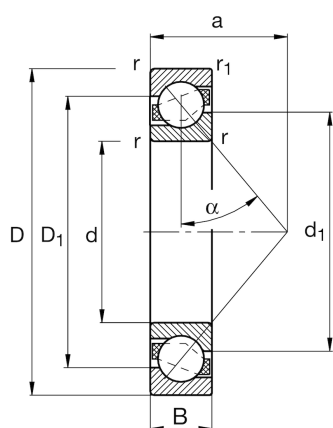

FAG

★ 7208-B-XL-TVP

Angular contact ball bearing

Schaeffler ID:
0167251740000Angular contact ball bearing 72..-B-XL-
TVP, single row, X-life, plastic cage

★ Preferred product

X-life

Technical information

Temperature range

T_{\min}	-30 °C	Operating temperature min.
T_{\max}	120 °C	Operating temperature max.
	0,367 kg	Weight

Main Dimensions & Performance Data

d	40 mm	Bore diameter
D	80 mm	Outside diameter
B	18 mm	Width
C_r	36.000 N	Basic dynamic load rating, radial
C_{0r}	23.500 N	Basic static load rating, radial
C_{ur}	1.630 N	Fatigue load limit, radial
n_G	11.900 1/min	Limiting speed
n_{gr}	8.600 1/min	Reference speed

Dimensions

r_{\min}	1,1 mm	Minimum chamfer dimension
$r_{1\min}$	0,6 mm	Minimum chamfer dimension
D_1	64,4 mm	Shoulder diameter on outer ring wide side face
d_1	56,4 mm	Shoulder diameter on inner ring wide side face
a	34 mm	Distance between the apexes of the pressure cones
α	40 °	Contact angle

Mounting dimensions

$d_{a\min}$	47 mm	Minimum diameter of shaft shoulder
$D_{a\max}$	73 mm	Maximum diameter of housing shoulder
$D_{b\max}$	75,8 mm	Maximaler Durchmesser der Gehäuseschulter
$r_{a\max}$	1 mm	Maximum fillet radius of shaft
$r_{a1\max}$	0,6 mm	Maximum fillet radius of housing