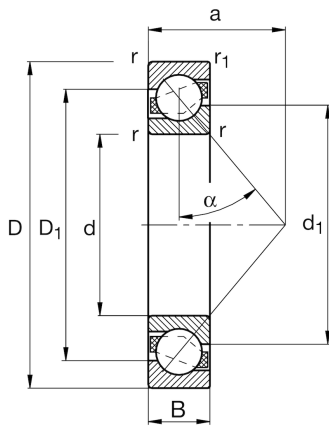

FAG

★ 7212-B-XL-TVP

Angular contact ball bearing

Schaeffler ID:
0167253440000Angular contact ball bearing 72..-B-XL-
TVP, single row, X-life, plastic cage

★ Preferred product

X-life

Technical information

Temperature range

T_{\min}	-30 °C	Operating temperature min.
T_{\max}	120 °C	Operating temperature max.
	0,78 kg	Weight

Main Dimensions & Performance Data

d	60 mm	Bore diameter
D	110 mm	Outside diameter
B	22 mm	Width
C_r	62.000 N	Basic dynamic load rating, radial
C_{0r}	45.000 N	Basic static load rating, radial
C_{ur}	3.150 N	Fatigue load limit, radial
n_G	8.300 1/min	Limiting speed
n_{gr}	6.200 1/min	Reference speed

Dimensions

r_{\min}	1,5 mm	Minimum chamfer dimension
$r_{1\min}$	1 mm	Minimum chamfer dimension
D_1	90,8 mm	Shoulder diameter on outer ring wide side face
d_1	80,3 mm	Shoulder diameter on inner ring wide side face
a	47 mm	Distance between the apexes of the pressure cones
α	40 °	Contact angle

Mounting dimensions

$d_{a\min}$	69 mm	Minimum diameter of shaft shoulder
$D_{a\max}$	101 mm	Maximum diameter of housing shoulder
$D_{b\max}$	104,4 mm	Maximaler Durchmesser der Gehäuseschulter
$r_{a\max}$	1,5 mm	Maximum fillet radius of shaft
$r_{a1\max}$	1 mm	Maximum fillet radius of housing