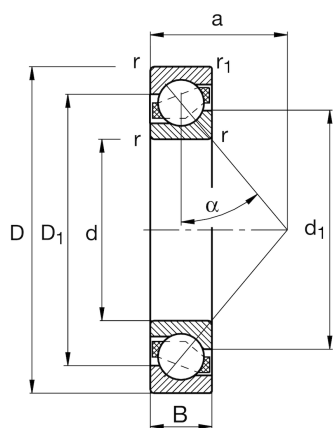

FAG

★ 7215-B-XL-TVP

Angular contact ball bearing

Schaeffler ID:
0167254410000Angular contact ball bearing 72..-B-XL-
TVP, single row, X-life, plastic cage

★ Preferred product

X-life

Technical information

Temperature range

T_{\min}	-30 °C	Operating temperature min.
T_{\max}	120 °C	Operating temperature max.
	1,17 kg	Weight

Main Dimensions & Performance Data

d	75 mm	Bore diameter
D	130 mm	Outside diameter
B	25 mm	Width
C_r	73.000 N	Basic dynamic load rating, radial
C_{0r}	62.000 N	Basic static load rating, radial
C_{ur}	4.250 N	Fatigue load limit, radial
n_G	6.900 1/min	Limiting speed
n_{gr}	5.300 1/min	Reference speed

Dimensions

r_{\min}	1,5 mm	Minimum chamfer dimension
$r_{1\min}$	1 mm	Minimum chamfer dimension
D_1	109,2 mm	Shoulder diameter on outer ring wide side face
d_1	96,5 mm	Shoulder diameter on inner ring wide side face
a	56 mm	Distance between the apexes of the pressure cones
α	40 °	Contact angle

Mounting dimensions

$d_{a\min}$	84 mm	Minimum diameter of shaft shoulder
$D_{a\max}$	121 mm	Maximum diameter of housing shoulder
$D_{b\max}$	124,4 mm	Maximaler Durchmesser der Gehäuseschulter
$r_{a\max}$	1,5 mm	Maximum fillet radius of shaft
$r_{a1\max}$	1 mm	Maximum fillet radius of housing