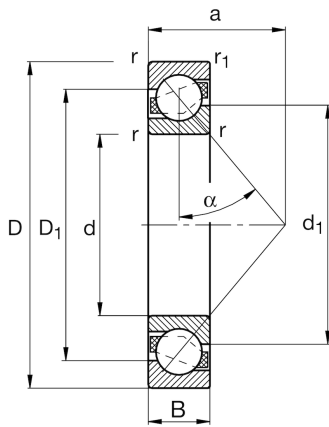

FAG

★ 7220-B-XL-TVP

Angular contact ball bearing

Schaeffler ID:
0167256110000Angular contact ball bearing 72..-B-XL-
TVP, single row, X-life, plastic cage

★ Preferred product

X-life

Technical information

Temperature range

T_{\min}	-30 °C	Operating temperature min.
T_{\max}	120 °C	Operating temperature max.
	3,145 kg	Weight

Main Dimensions & Performance Data

d	100 mm	Bore diameter
D	180 mm	Outside diameter
B	34 mm	Width
C_r	142.000 N	Basic dynamic load rating, radial
C_{0r}	124.000 N	Basic static load rating, radial
C_{ur}	7.300 N	Fatigue load limit, radial
n_G	4.850 1/min	Limiting speed
n_{gr}	4.250 1/min	Reference speed

Dimensions

r_{\min}	2,1 mm	Minimum chamfer dimension
$r_{1\min}$	1,1 mm	Minimum chamfer dimension
D_1	149,6 mm	Shoulder diameter on outer ring wide side face
d_1	132,3 mm	Shoulder diameter on inner ring wide side face
a	76 mm	Distance between the apexes of the pressure cones
α	40 °	Contact angle

Mounting dimensions

$d_{a\min}$	112 mm	Minimum diameter of shaft shoulder
$D_{a\max}$	168 mm	Maximum diameter of housing shoulder
$D_{b\max}$	173 mm	Maximaler Durchmesser der Gehäuseschulter
$r_{a\max}$	2,1 mm	Maximum fillet radius of shaft
$r_{a1\max}$	1 mm	Maximum fillet radius of housing