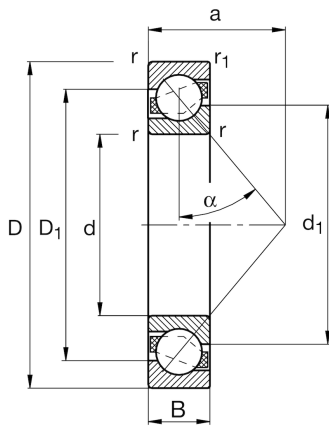

FAG

★ 7222-B-XL-TVP

Angular contact ball bearing

Schaeffler ID:
0167256460000Angular contact ball bearing 72..-B-XL-
TVP, single row, X-life, plastic cage

★ Preferred product

X-life

Technical information

Temperature range

T_{min}	-30 °C	Operating temperature min.
T_{max}	120 °C	Operating temperature max.
	4,445 kg	Weight

Main Dimensions & Performance Data

d	110 mm	Bore diameter
D	200 mm	Outside diameter
B	38 mm	Width
C_r	167.000 N	Basic dynamic load rating, radial
C_{0r}	154.000 N	Basic static load rating, radial
C_{ur}	8.600 N	Fatigue load limit, radial
n_G	4.350 1/min	Limiting speed
n_{gr}	3.950 1/min	Reference speed

Dimensions

r_{min}	2,1 mm	Minimum chamfer dimension
$r_{1 min}$	1,1 mm	Minimum chamfer dimension
D_1	165,7 mm	Shoulder diameter on outer ring wide side face
d_1	144,9 mm	Shoulder diameter on inner ring wide side face
a	84 mm	Distance between the apexes of the pressure cones
α	40 °	Contact angle

Mounting dimensions

$d_{a min}$	122 mm	Minimum diameter of shaft shoulder
$D_{a max}$	188 mm	Maximum diameter of housing shoulder
$D_{b max}$	193 mm	Maximaler Durchmesser der Gehäuseschulter
$r_{a max}$	2,1 mm	Maximum fillet radius of shaft
$r_{a1 max}$	1 mm	Maximum fillet radius of housing