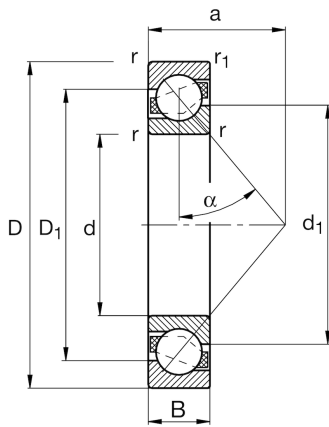

FAG

★ 7301-B-XL-TVP

Angular contact ball bearing

Schaeffler ID:
0167257860000Angular contact ball bearing 73..-B-XL-
TVP, single row, X-life, plastic cage

★ Preferred product

X-life

Technical information

Temperature range

T_{\min}	-30 °C	Operating temperature min.
T_{\max}	120 °C	Operating temperature max.
	0,06 kg	Weight

Main Dimensions & Performance Data

d	12 mm	Bore diameter
D	37 mm	Outside diameter
B	12 mm	Width
C_r	12.200 N	Basic dynamic load rating, radial
C_{0r}	5.300 N	Basic static load rating, radial
C_{ur}	365 N	Fatigue load limit, radial
n_G	28.000 1/min	Limiting speed
n_{gr}	16.300 1/min	Reference speed

Dimensions

r_{\min}	1 mm	Minimum chamfer dimension
$r_{1\min}$	0,6 mm	Minimum chamfer dimension
D_1	27,2 mm	Shoulder diameter on outer ring wide side face
d_1	22,3 mm	Shoulder diameter on inner ring wide side face
a	16 mm	Distance between the apexes of the pressure cones
α	40 °	Contact angle

Mounting dimensions

$d_{a\min}$	17,6 mm	Minimum diameter of shaft shoulder
$D_{a\max}$	31,4 mm	Maximum diameter of housing shoulder
$D_{b\max}$	32,8 mm	Maximaler Durchmesser der Gehäuseschulter
$r_{a\max}$	1 mm	Maximum fillet radius of shaft
$r_{a1\max}$	0,6 mm	Maximum fillet radius of housing