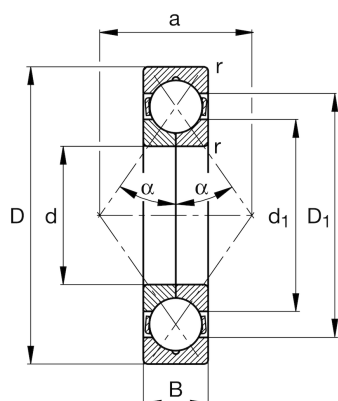

FAG

★ QJ212-XL-TVP

Four-point contact bearing

Schaeffler ID:
0192606870000

Four point contact bearing QJ2..-XL-TVP,
X-life, plastic cage

★ Preferred product

X-life

Technical information

Temperature range

T_{min}	-30 °C	Operating temperature min.
T_{max}	120 °C	Operating temperature max.
	0,881 kg	Weight

Main Dimensions & Performance Data

d	60 mm	Bore diameter
D	110 mm	Outside diameter
B	22 mm	Width
C_r	98.000 N	Basic dynamic load rating, radial
C_{0r}	93.000 N	Basic static load rating, radial
C_{ur}	6.600 N	Fatigue load limit, radial
n_G	8.200 1/min	Limiting speed
n_{gr}	5.300 1/min	Reference speed

Dimensions

r_{min}	1,5 mm	Minimum chamfer dimension
D_1	93 mm	Shoulder diameter outer ring
d_1	77,1 mm	Shoulder diameter inner ring
a	60 mm	Distance between the apexes of the pressure cones
α	35 °	Contact angle

Mounting dimensions

$d_{a min}$	69 mm	Minimum diameter shaft shoulder
$D_{a max}$	101 mm	Maximum diameter of housing shoulder
$r_{a max}$	1,5 mm	Maximum fillet radius