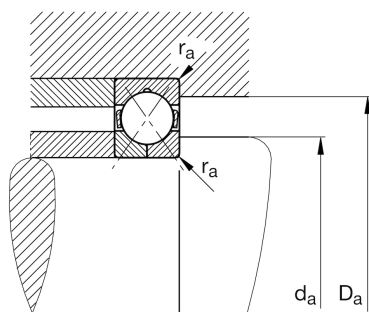

FAG

★ QJ212-XL-TVP

Four-point contact bearing

Schaeffler ID:
0192606870000

Four point contact bearing QJ2..-XL-TVP,
X-life, plastic cage

★ Preferred product

X-life

Technical information

Temperature range

T_{min}	-30 °C	Operating temperature min.
T_{max}	120 °C	Operating temperature max.
	0,881 kg	Weight

Main Dimensions & Performance Data

d	60 mm	Bore diameter
D	110 mm	Outside diameter
B	22 mm	Width
C_r	98.000 N	Basic dynamic load rating, radial
C_{0r}	93.000 N	Basic static load rating, radial
C_{ur}	6.600 N	Fatigue load limit, radial
n_G	8.200 1/min	Limiting speed
n_{gr}	5.300 1/min	Reference speed

Dimensions

r_{min}	1,5 mm	Minimum chamfer dimension
D_1	93 mm	Shoulder diameter outer ring
d_1	77,1 mm	Shoulder diameter inner ring
a	60 mm	Distance between the apexes of the pressure cones
α	35 °	Contact angle

Mounting dimensions

$d_{a min}$	69 mm	Minimum diameter shaft shoulder
$D_{a max}$	101 mm	Maximum diameter of housing shoulder
$r_{a max}$	1,5 mm	Maximum fillet radius