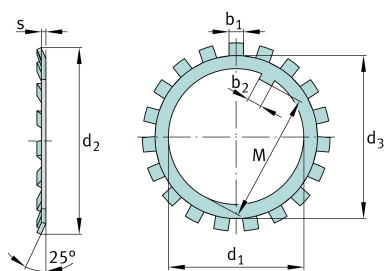

## Securing plate

Schaeffler ID:  
0383927800000Tab washers MB, main dimensions to DIN  
5406

★ Preferred product

## Technical information

**Main Dimensions & Performance Data**

$d_1$	10 mm	bore diameter
$d_2$	21 mm	Outside diameter
$s$	1 mm	Thickness
	1,4 g	Weight

**Mounting dimensions**

$d_3$	13,5 mm	Plant diameter outside
$b_2$	3 mm	Distance lug
$M$	8,5 mm	Distance lug
$b_1$	3 mm	Width lock washer tab