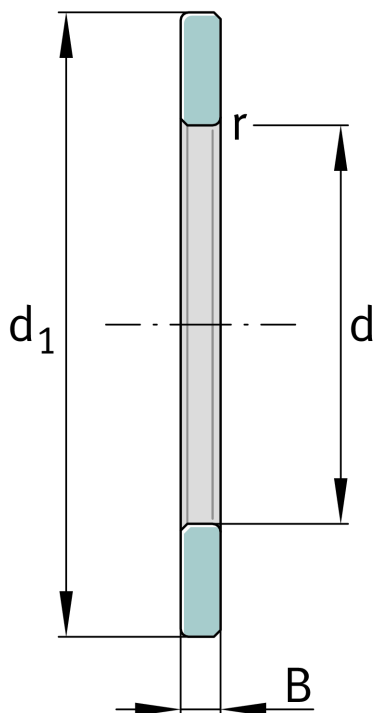

**WS81118**

Shaft locating washer

Schaeffler ID:
0000254880000Axial cylindrical roller bearings 811, single
direction, comprising K811, GS, WS

Technical information

**Main Dimensions & Performance Data**

d	90 mm	Bore diameter
d ₁	120 mm	Lip diameter shaft washer
B	6,5 mm	Height shaft washer
Z		Bore diameter shaft washer
	0,002 kg	Weight

Mounting dimensions

r _{min}	1 mm	minimum chamfer dimension
------------------	------	---------------------------