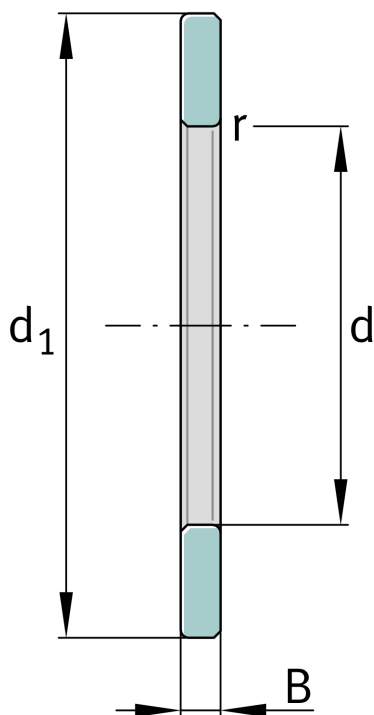

**WS81130**

Shaft locating washer

Schaeffler ID:  
0000256580000Axial cylindrical roller bearings 811, single  
direction, comprising K811, GS, WS

## Technical information

**Main Dimensions & Performance Data**

d	150 mm	Bore diameter
d <sub>1</sub>	188 mm	Lip diameter shaft washer
B	9,5 mm	Height shaft washer
Z		Bore diameter shaft washer
	0,722 kg	Weight

**Mounting dimensions**

r <sub>min</sub>	1 mm	minimum chamfer dimension
------------------	------	---------------------------