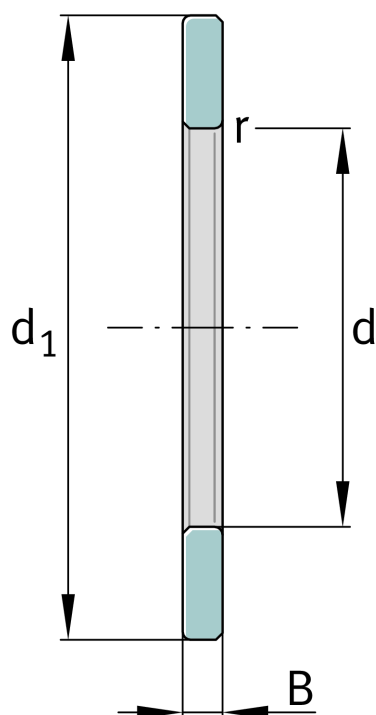

**WS81134**

Shaft locating washer

Schaeffler ID:  
0000271030000Axial cylindrical roller bearings 811, single  
direction, comprising K811, GS, WS

## Technical information

**Main Dimensions & Performance Data**

d	170 mm	Bore diameter
d <sub>1</sub>	213 mm	Lip diameter shaft washer
B	10 mm	Height shaft washer
Z		Bore diameter shaft washer
	0,982 kg	Weight

**Mounting dimensions**

r <sub>min</sub>	1,1 mm	minimum chamfer dimension
------------------	--------	---------------------------