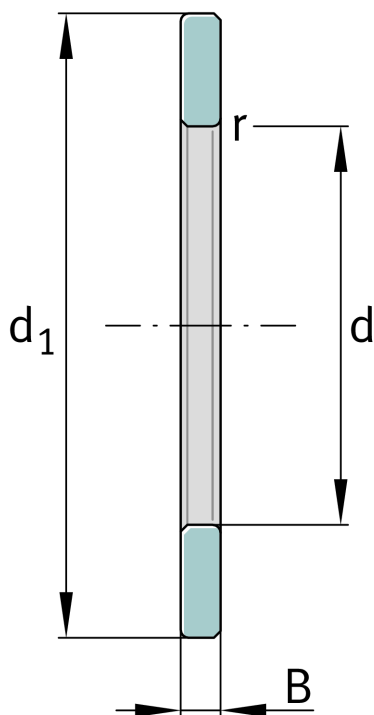

**WS81136**

Shaft locating washer

Schaeffler ID:
0000229180000Axial cylindrical roller bearings 811, single
direction, comprising K811, GS, WS

Technical information

**Main Dimensions & Performance Data**

d	180 mm	Bore diameter
d ₁	222 mm	Lip diameter shaft washer
B	10 mm	Height shaft washer
Z		Bore diameter shaft washer
	1,12 kg	Weight

Mounting dimensions

r _{min}	1,1 mm	minimum chamfer dimension
------------------	--------	---------------------------