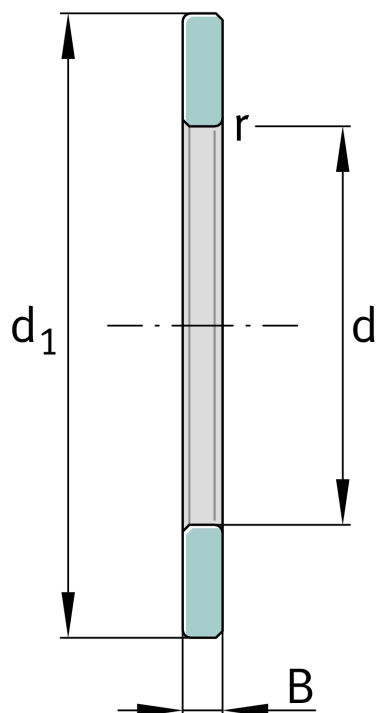

**WS81138**

Shaft locating washer

Schaeffler ID:
0000270490000Axial cylindrical roller bearings 811, single
direction, comprising K811, GS, WS

Technical information

**Main Dimensions & Performance Data**

d	190 mm	Bore diameter
d ₁	237 mm	Lip diameter shaft washer
B	11 mm	Height shaft washer
Z		Bore diameter shaft washer
	1,36 kg	Weight

Mounting dimensions

r _{min}	1,1 mm	minimum chamfer dimension
------------------	--------	---------------------------