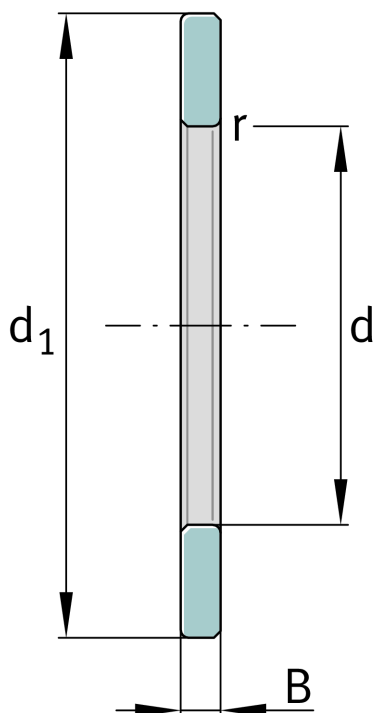

**WS81140**

Shaft locating washer

Schaeffler ID:  
0000270300000Axial cylindrical roller bearings 811, single  
direction, comprising K811, GS, WS

## Technical information

**Main Dimensions & Performance Data**

d	200 mm	Bore diameter
d <sub>1</sub>	247 mm	Lip diameter shaft washer
B	11 mm	Height shaft washer
Z		Bore diameter shaft washer
	1,42 kg	Weight

**Mounting dimensions**

r <sub>min</sub>	1,1 mm	minimum chamfer dimension
------------------	--------	---------------------------