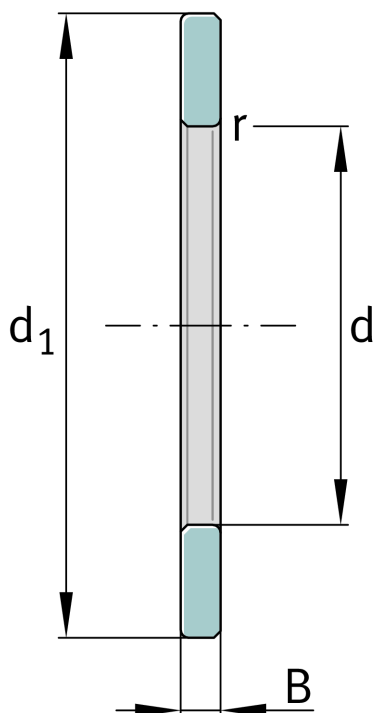

**WS81144**

Shaft locating washer

Schaeffler ID:
0000270060000Axial cylindrical roller bearings 811, single
direction, comprising K811, GS, WS

Technical information

**Main Dimensions & Performance Data**

d	220 mm	Bore diameter
d ₁	267 mm	Lip diameter shaft washer
B	11 mm	Height shaft washer
Z		Bore diameter shaft washer
	1,55 kg	Weight

Mounting dimensions

r _{min}	1,1 mm	minimum chamfer dimension
------------------	--------	---------------------------