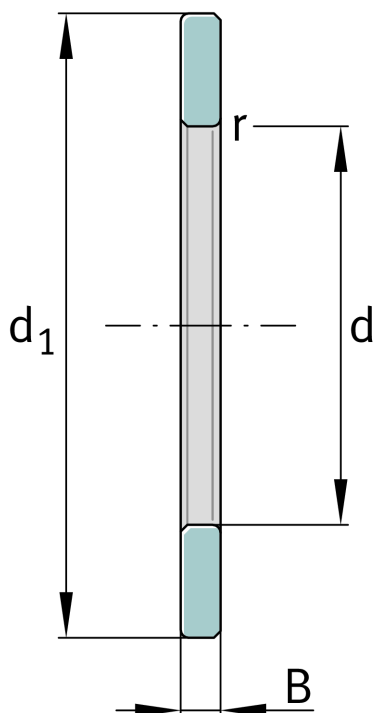

**WS81164**

Shaft locating washer

Schaeffler ID:
0000229770000Axial cylindrical roller bearings 811, single
direction, comprising K811, GS, WS

Technical information

**Main Dimensions & Performance Data**

d	320 mm	Bore diameter
d ₁	396 mm	Lip diameter shaft washer
B	19 mm	Height shaft washer
Z		Bore diameter shaft washer
	6,37 kg	Weight

Mounting dimensions

r _{min}	2 mm	minimum chamfer dimension
------------------	------	---------------------------