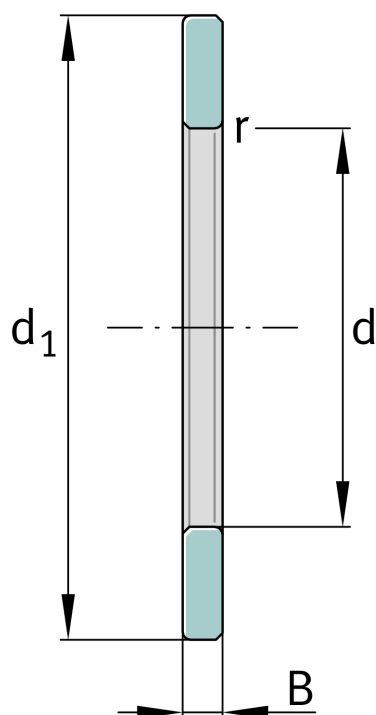

**WS81230**

Shaft locating washer

Schaeffler ID:  
0000270650000Axial cylindrical roller bearings 812, single  
direction, comprising K812, GS, WS

## Technical information

**Main Dimensions & Performance Data**

d	150 mm	Bore diameter
d <sub>1</sub>	212 mm	Lip diameter shaft washer
B	14,5 mm	Height shaft washer
Z		Bore diameter shaft washer
	2,18 kg	Weight

**Mounting dimensions**

r <sub>min</sub>	1,5 mm	minimum chamfer dimension
------------------	--------	---------------------------