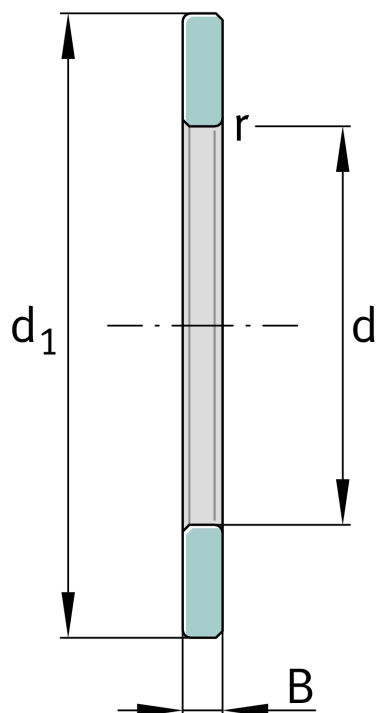

**WS81248**

Shaft locating washer

Schaeffler ID:  
0000234770000Axial cylindrical roller bearings 812, single  
direction, comprising K812, GS, WS

## Technical information

**Main Dimensions & Performance Data**

d	240 mm	Bore diameter
d <sub>1</sub>	335 mm	Lip diameter shaft washer
B	23 mm	Height shaft washer
Z		Bore diameter shaft washer
	7,7 kg	Weight

**Mounting dimensions**

r <sub>min</sub>	2,1 mm	minimum chamfer dimension
------------------	--------	---------------------------