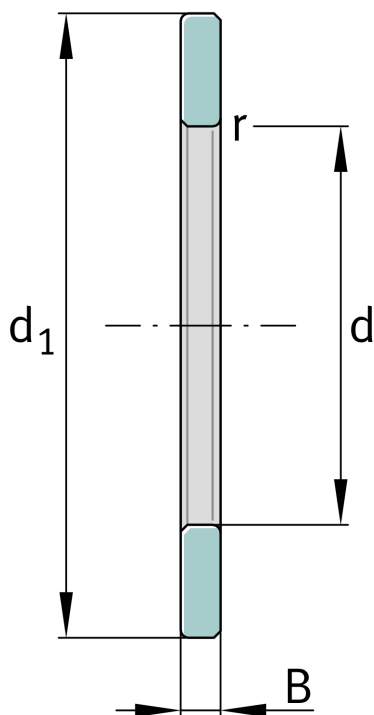

**WS89320**

Shaft locating washer

Schaeffler ID:  
0000255770000Axial cylindrical roller bearings 893, single  
direction, comprising K893, GS, WS

## Technical information

**Main Dimensions & Performance Data**

d	100 mm	Bore diameter
d <sub>1</sub>	170 mm	Lip diameter shaft washer
B	14,5 mm	Height shaft washer
Z		Bore diameter shaft washer
	1,67 kg	Weight

**Mounting dimensions**

r <sub>min</sub>	1,5 mm	minimum chamfer dimension
------------------	--------	---------------------------