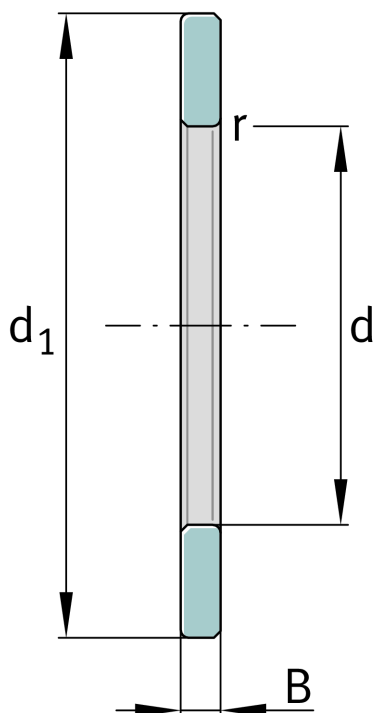

**WS89326**

Shaft locating washer

Schaeffler ID:
0000264170000Axial cylindrical roller bearings 893, single
direction, comprising K893, GS, WS

Technical information

**Main Dimensions & Performance Data**

d	130 mm	Bore diameter
d ₁	225 mm	Lip diameter shaft washer
B	20 mm	Height shaft washer
Z		Bore diameter shaft washer
	4,16 kg	Weight

Mounting dimensions

r _{min}	2,1 mm	minimum chamfer dimension
------------------	--------	---------------------------