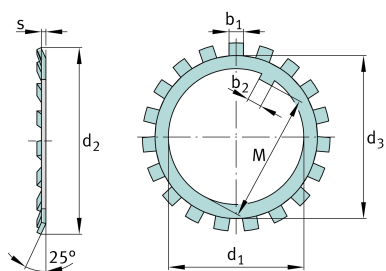


**FAG****MB13**

Securing plate

Schaeffler ID:
0167331930000Tab washers MB, main dimensions to DIN
5406

Technical information

**Main Dimensions & Performance Data**

d_1	65 mm	bore diameter
d_2	92 mm	Outside diameter
s	1,5 mm	Thickness
	28 g	Weight

Dimensions

	100	Counted quantity
--	-----	------------------

Mounting dimensions

d_3	79 mm	Plant diameter outside
b_2	8 mm	Distance lug
M	62,5 mm	Distance lug
b_1	7 mm	Width lock washer tab