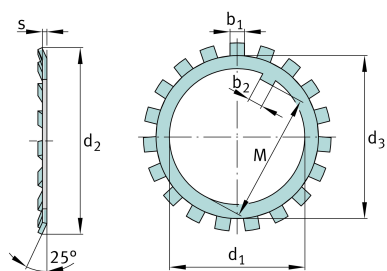

**FAG****MB23**

Securing plate

Schaeffler ID:
0383838700000Tab washers MB, main dimensions to DIN
5406

Technical information

**Main Dimensions & Performance Data**

d_1	115 mm	bore diameter
d_2	159 mm	Outside diameter
s	2 mm	Thickness
	0,001 kg	Weight

Dimensions

	100	Counted quantity
--	-----	------------------

Mounting dimensions

d_3	137 mm	Plant diameter outside
b_2	12 mm	Distance lug
M	110,5 mm	Distance lug
b_1	12 mm	Width lock washer tab