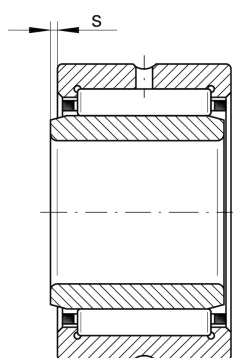

**NKI5/12-TV-XL**

Needle roller bearing

Schaeffler ID:  
0507614470000

Needle roller bearings NKI, light series

X-life

## Technical information

**Main Dimensions & Performance Data**

d	5 mm	Bore diameter
D	15 mm	Outside diameter
B	12 mm	Width
$C_r$	4.450 N	Basic dynamic load rating, radial
$C_{0r}$	4.100 N	Basic static load rating, radial
$C_{ur}$	700 N	Fatigue load limit, radial
$n_G$	32.500 1/min	Limiting speed
$n_{gr}$	32.500 1/min	Reference speed
	11,59 g	Weight

**Dimensions**

F	8 mm	Raceway diameter inner ring
$r_{min}$	0,3 mm	Minimum chamfer dimension
s	1,5 mm	Axial displacement

**Temperature range**

$T_{min}$	-20 °C	Operating temperature min.
$T_{max}$	120 °C	Operating temperature max.