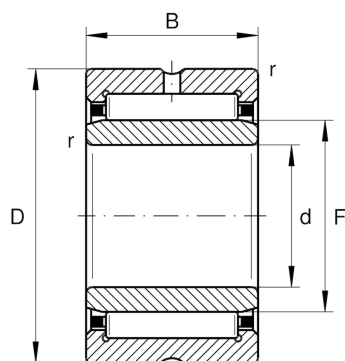

**NKI5/12-TV-XL**

Needle roller bearing

Schaeffler ID:  
0507614470000

Needle roller bearings NKI, light series

X-life

## Technical information

**Main Dimensions & Performance Data**

d	5 mm	Bore diameter
D	15 mm	Outside diameter
B	12 mm	Width
$C_r$	4.450 N	Basic dynamic load rating, radial
$C_{0r}$	4.100 N	Basic static load rating, radial
$C_{ur}$	700 N	Fatigue load limit, radial
$n_G$	32.500 1/min	Limiting speed
$n_{gr}$	32.500 1/min	Reference speed
	11,59 g	Weight

**Dimensions**

F	8 mm	Raceway diameter inner ring
$r_{min}$	0,3 mm	Minimum chamfer dimension
s	1,5 mm	Axial displacement

**Temperature range**

$T_{min}$	-20 °C	Operating temperature min.
$T_{max}$	120 °C	Operating temperature max.