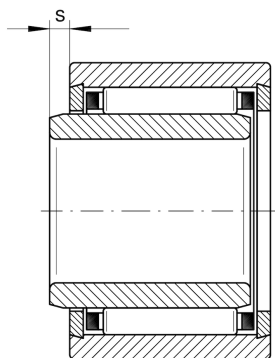

**NKI7/12-TV-XL**

Needle roller bearing

Schaeffler ID:
0507615010000

Needle roller bearings NKI, light series

X-life

Technical information

**Main Dimensions & Performance Data**

d	7 mm	Bore diameter
D	17 mm	Outside diameter
B	12 mm	Width
C_r	5.300 N	Basic dynamic load rating, radial
C_{0r}	5.500 N	Basic static load rating, radial
C_{ur}	940 N	Fatigue load limit, radial
n_G	29.500 1/min	Limiting speed
n_{gr}	26.000 1/min	Reference speed
	13,88 g	Weight

Dimensions

F	10 mm	Raceway diameter inner ring
r_{min}	0,3 mm	Minimum chamfer dimension
s	1,5 mm	Axial displacement

Temperature range

T_{min}	-20 °C	Operating temperature min.
T_{max}	120 °C	Operating temperature max.