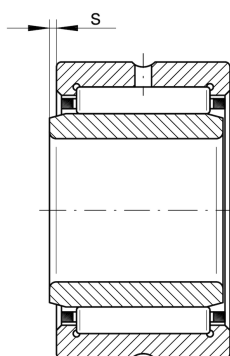

**NKI7/12-TV-XL**

Needle roller bearing

Schaeffler ID:
0507615010000

Needle roller bearings NKI, light series

X-life

Technical information

**Main Dimensions & Performance Data**

d	7 mm	Bore diameter
D	17 mm	Outside diameter
B	12 mm	Width
C_r	5.300 N	Basic dynamic load rating, radial
C_{0r}	5.500 N	Basic static load rating, radial
C_{ur}	940 N	Fatigue load limit, radial
n_G	29.500 1/min	Limiting speed
n_{gr}	26.000 1/min	Reference speed
	13,88 g	Weight

Dimensions

F	10 mm	Raceway diameter inner ring
r_{min}	0,3 mm	Minimum chamfer dimension
s	1,5 mm	Axial displacement

Temperature range

T_{min}	-20 °C	Operating temperature min.
T_{max}	120 °C	Operating temperature max.