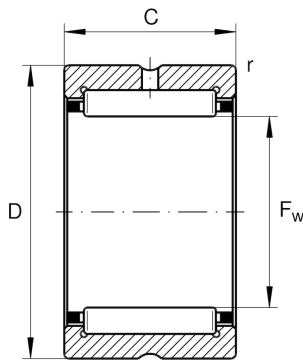

## Technical information

**Main Dimensions & Performance Data**

$F_w$	155 mm	Under roller diameter
$D$	175 mm	Outside diameter
$B$	35 mm	Width
$C_r$	136.000 N	Basic dynamic load rating, radial
$C_{0r}$	325.000 N	Basic static load rating, radial
$C_{ur}$	51.000 N	Fatigue load limit, radial
$n_G$	3.050 1/min	Limiting speed
$n_{G \text{ Grease}}$	1.830 1/min	Limiting speed for grease lubrication
$n_{gr}$	1.870 1/min	Reference speed
	0,988 kg	Weight

**Dimensions**

$r_{\min}$	1,1 mm	Minimum chamfer dimension
$C$	35 mm	Width, outer ring

**Temperature range**

$T_{\min}$	-30 °C	Operating temperature min.
$T_{\max}$	120 °C	Operating temperature max.