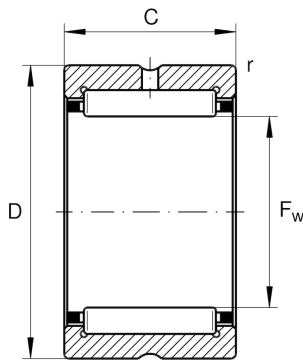

## Technical information

**Main Dimensions & Performance Data**

$F_w$	195 mm	Under roller diameter
$D$	225 mm	Outside diameter
$B$	45 mm	Width
$C_r$	219.000 N	Basic dynamic load rating, radial
$C_{0r}$	550.000 N	Basic static load rating, radial
$C_{ur}$	81.000 N	Fatigue load limit, radial
$n_G$	2.420 1/min	Limiting speed
$n_{G \text{ Grease}}$	1.450 1/min	Limiting speed for grease lubrication
$n_{gr}$	1.510 1/min	Reference speed
	2,644 kg	Weight

**Dimensions**

$r_{\min}$	1,1 mm	Minimum chamfer dimension
$C$	45 mm	Width, outer ring

**Temperature range**

$T_{\min}$	-30 °C	Operating temperature min.
$T_{\max}$	120 °C	Operating temperature max.