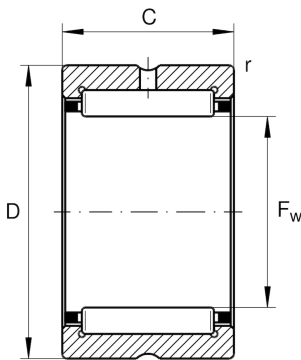

## Technical information

**Main Dimensions & Performance Data**

$F_w$	220 mm	Under roller diameter
$D$	250 mm	Outside diameter
$B$	50 mm	Width
$C_r$	260.000 N	Basic dynamic load rating, radial
$C_{0r}$	720.000 N	Basic static load rating, radial
$C_{ur}$	104.000 N	Fatigue load limit, radial
$n_G$	2.150 1/min	Limiting speed
$n_{G \text{ Grease}}$	1.290 1/min	Limiting speed for grease lubrication
$n_{gr}$	1.280 1/min	Reference speed
	3,292 kg	Weight

**Dimensions**

$r_{\min}$	1,5 mm	Minimum chamfer dimension
$C$	50 mm	Width, outer ring

**Temperature range**

$T_{\min}$	-30 °C	Operating temperature min.
$T_{\max}$	120 °C	Operating temperature max.