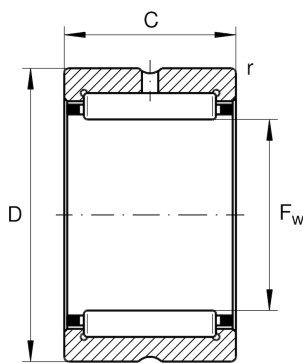

**RNA4844-XL**

Radial roller bearing

Schaeffler ID:
0507674020000

Radial roller bearing RNA..-XL

X-life

Technical information

**Main Dimensions & Performance Data**

F_w	240 mm	Under roller diameter
D	270 mm	Outside diameter
B	50 mm	Width
C_r	275.000 N	Basic dynamic load rating, radial
C_{0r}	790.000 N	Basic static load rating, radial
C_{ur}	112.000 N	Fatigue load limit, radial
n_G	1.980 1/min	Limiting speed
$n_{G \text{ Grease}}$	1.190 1/min	Limiting speed for grease lubrication
n_{gr}	1.130 1/min	Reference speed
	3,585 kg	Weight

Dimensions

r_{\min}	1,5 mm	Minimum chamfer dimension
C	50 mm	Width, outer ring

Temperature range

T_{\min}	-30 °C	Operating temperature min.
T_{\max}	120 °C	Operating temperature max.