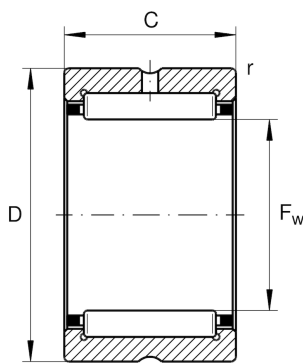

**RNA4848-XL**

Radial roller bearing

Schaeffler ID:
0507674100000

Radial roller bearing RNA..-XL

X-life

Technical information

**Main Dimensions & Performance Data**

F_w	265 mm	Under roller diameter
D	300 mm	Outside diameter
B	60 mm	Width
C_r	400.000 N	Basic dynamic load rating, radial
C_{0r}	1.080.000 N	Basic static load rating, radial
C_{ur}	153.000 N	Fatigue load limit, radial
n_G	1.780 1/min	Limiting speed
$n_{G \text{ Grease}}$	1.070 1/min	Limiting speed for grease lubrication
n_{gr}	980 1/min	Reference speed
	5,394 kg	Weight

Dimensions

r_{\min}	2 mm	Minimum chamfer dimension
C	60 mm	Width, outer ring

Temperature range

T_{\min}	-30 °C	Operating temperature min.
T_{\max}	120 °C	Operating temperature max.