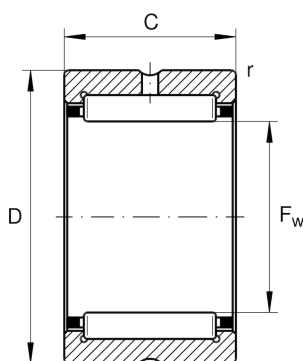

RNA4852-XL

Radial roller bearing

Schaeffler ID:
0507674290000

Radial roller bearing RNA..-XL

X-life

Technical information

Main Dimensions & Performance Data

F_w	285 mm	Under roller diameter
D	320 mm	Outside diameter
B	60 mm	Width
C_r	415.000 N	Basic dynamic load rating, radial
C_{0r}	1.160.000 N	Basic static load rating, radial
C_{ur}	161.000 N	Fatigue load limit, radial
n_G	1.660 1/min	Limiting speed
$n_{G \text{ Grease}}$	1.000 1/min	Limiting speed for grease lubrication
n_{gr}	890 1/min	Reference speed
	5,746 kg	Weight

Dimensions

r_{\min}	2 mm	Minimum chamfer dimension
C	60 mm	Width, outer ring

Temperature range

T_{\min}	-30 °C	Operating temperature min.
T_{\max}	120 °C	Operating temperature max.