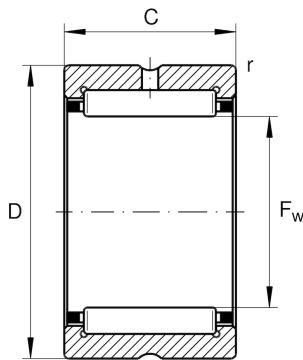

## Technical information

**Main Dimensions & Performance Data**

$F_w$	305 mm	Under roller diameter
$D$	350 mm	Outside diameter
$B$	69 mm	Width
$C_r$	510.000 N	Basic dynamic load rating, radial
$C_{0r}$	1.300.000 N	Basic static load rating, radial
$C_{ur}$	178.000 N	Fatigue load limit, radial
$n_G$	1.540 1/min	Limiting speed
$n_{G \text{ Grease}}$	930 1/min	Limiting speed for grease lubrication
$n_{gr}$	850 1/min	Reference speed
	9,192 kg	Weight

**Dimensions**

$r_{\min}$	2 mm	Minimum chamfer dimension
$C$	69 mm	Width, outer ring

**Temperature range**

$T_{\min}$	-30 °C	Operating temperature min.
$T_{\max}$	120 °C	Operating temperature max.