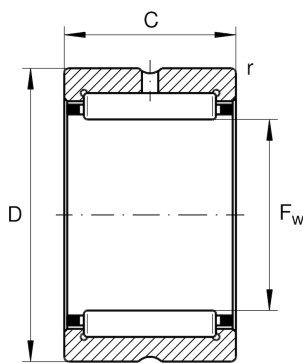

## Technical information

**Main Dimensions & Performance Data**

$F_w$	350 mm	Under roller diameter
$D$	400 mm	Outside diameter
$B$	80 mm	Width
$C_r$	710.000 N	Basic dynamic load rating, radial
$C_{0r}$	1.850.000 N	Basic static load rating, radial
$C_{ur}$	246.000 N	Fatigue load limit, radial
$n_G$	1.340 1/min	Limiting speed
$n_{G \text{ Grease}}$	810 1/min	Limiting speed for grease lubrication
$n_{gr}$	680 1/min	Reference speed
	13,293 kg	Weight

**Dimensions**

$r_{\min}$	2,1 mm	Minimum chamfer dimension
$C$	80 mm	Width, outer ring

**Temperature range**

$T_{\min}$	-30 °C	Operating temperature min.
$T_{\max}$	120 °C	Operating temperature max.