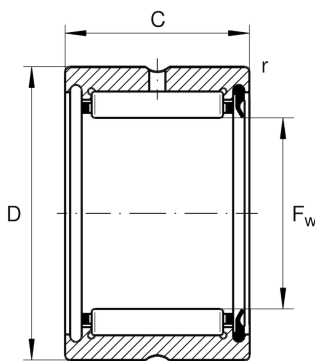

RNA4909-RSR-XL

Needle roller bearing

Schaeffler ID:
0507730110000

Needle roller bearings RNA49..-RSR,
dimension series 49, lip seal on one side

X-life

Technical information

Main Dimensions & Performance Data

F_w	52 mm	Under roller diameter
D	68 mm	Outside diameter
C	22 mm	Width, outer ring
C_r	43.000 N	Basic dynamic load rating, radial
C_{0r}	59.000 N	Basic static load rating, radial
C_{ur}	9.900 N	Fatigue load limit, radial
n_G	5.100 1/min	Limiting speed
	0,002 kg	Weight

Additional information

r_{min}	0,6 mm	Minimum chamfer dimension
-----------	--------	---------------------------

Temperature range

T_{min}	-20 °C	Operating temperature min.
T_{max}	100 °C	Operating temperature max.