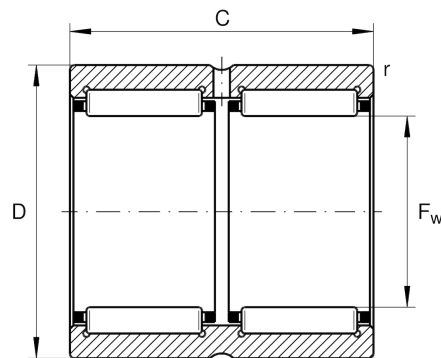

## RNA6918-ZW-XL

Radial roller bearing

Schaeffler ID:  
0507437910000

Needle roller bearings RNA69..-ZW,  
Dimension series 69, double row

X-life

#### Main Dimensions & Performance Data

$F_w$	105 mm	Under roller diameter
$D$	125 mm	Outside diameter
$C_r$	195.000 N	Basic dynamic load rating, radial
$C_{0r}$	425.000 N	Basic static load rating, radial
$C_{ur}$	76.000 N	Fatigue load limit, radial
$n_G$	4.400 1/min	Limiting speed
$n_{G \text{ Grease}}$	2.650 1/min	Limiting speed for grease lubrication
$n_{gr}$	2.700 1/min	Reference speed
	1,257 kg	Weight

#### Dimensions

$r_{min}$	1,1 mm	Minimum chamfer dimension
$C$	63 mm	Width, outer ring