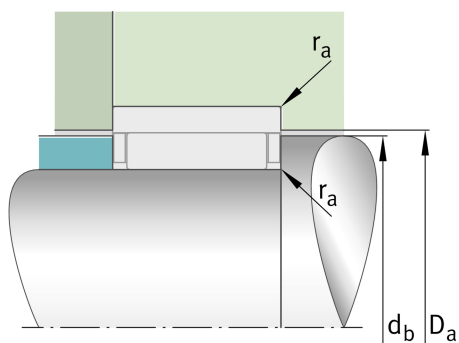

RNAO6X13X8-TV-XL

Needle roller bearing

Schaeffler ID:
0507757580000

Needle roller bearings RNAO, without ribs

X-life

Technical information

Main Dimensions & Performance Data

F_w	6 mm	Under roller diameter
D	13 mm	Outside diameter
C	8 mm	Width, outer ring
C_r	2.950 N	Basic dynamic load rating, radial
C_{0r}	2.280 N	Basic static load rating, radial
C_{ur}	360 N	Fatigue load limit, radial
n_G	36.500 1/min	Limiting speed
n_{gr}	48.500 1/min	Reference speed
	6 g	Weight

Dimensions

E	9 mm	Raceway diameter outer ring
r_{min}	0,3 mm	Minimum chamfer dimension

Mounting dimensions

D_b	6,3 mm	Shoulder diameter axial guidance NK/housing
d_b	8,7 mm	Shoulder diameter axial guidance NK/shaft
D_a	9,3 mm	Shoulder diameter outer ring
$r_{a max}$	0,3 mm	Maximum recess radius