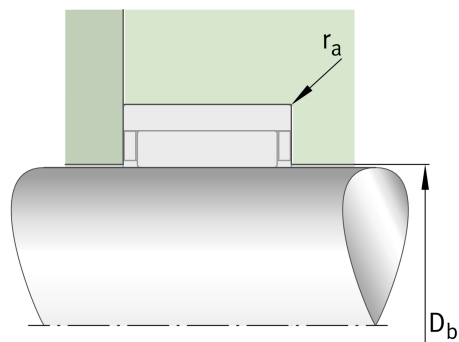

RNAO6X13X8-TV-XL

Needle roller bearing

Schaeffler ID:
0507757580000

Needle roller bearings RNAO, without ribs

X-life

Technical information

Main Dimensions & Performance Data

F_w	6 mm	Under roller diameter
D	13 mm	Outside diameter
C	8 mm	Width, outer ring
C_r	2.950 N	Basic dynamic load rating, radial
C_{0r}	2.280 N	Basic static load rating, radial
C_{ur}	360 N	Fatigue load limit, radial
n_G	36.500 1/min	Limiting speed
n_{gr}	48.500 1/min	Reference speed
	6 g	Weight

Dimensions

E	9 mm	Raceway diameter outer ring
r_{min}	0,3 mm	Minimum chamfer dimension

Mounting dimensions

D_b	6,3 mm	Shoulder diameter axial guidance NK/housing
d_b	8,7 mm	Shoulder diameter axial guidance NK/shaft
D_a	9,3 mm	Shoulder diameter outer ring
$r_{a max}$	0,3 mm	Maximum recess radius