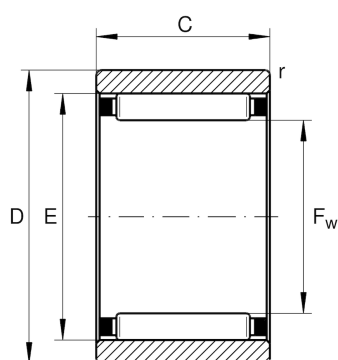

RNAO6X13X8-TV-XL

Needle roller bearing

Schaeffler ID:
0507757580000

Needle roller bearings RNAO, without ribs

X-life

Technical information

Main Dimensions & Performance Data

F_w	6 mm	Under roller diameter
D	13 mm	Outside diameter
C	8 mm	Width, outer ring
C_r	2.950 N	Basic dynamic load rating, radial
C_{0r}	2.280 N	Basic static load rating, radial
C_{ur}	360 N	Fatigue load limit, radial
n_G	36.500 1/min	Limiting speed
n_{gr}	48.500 1/min	Reference speed
	6 g	Weight

Dimensions

E	9 mm	Raceway diameter outer ring
r_{min}	0,3 mm	Minimum chamfer dimension

Mounting dimensions

D_b	6,3 mm	Shoulder diameter axial guidance NK/housing
d_b	8,7 mm	Shoulder diameter axial guidance NK/shaft
D_a	9,3 mm	Shoulder diameter outer ring
$r_{a max}$	0,3 mm	Maximum recess radius