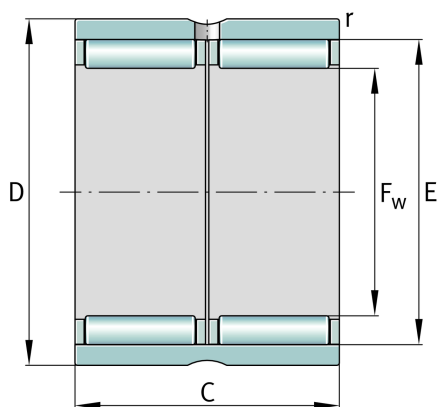

## RNAO45X62X40-ZW-ASR1-XL

Needle roller bearing

Schaeffler ID:  
0507760880000

Needle roller bearings RNAO...-ZW-ASR1,  
without ribs, double row

X-life

### Main Dimensions & Performance Data

$F_w$	45 mm	Under roller diameter
$D$	62 mm	Outside diameter
$C$	40 mm	Width, outer ring
$C_r$	76.000 N	Basic dynamic load rating, radial
$C_{0r}$	135.000 N	Basic static load rating, radial
$C_{ur}$	21.900 N	Fatigue load limit, radial
$n_G$	10.000 1/min	Limiting speed
$n_{gr}$	5.900 1/min	Reference speed
	0,004 kg	Weight

### Dimensions

$E$	53 mm	Raceway diameter outer ring
$r_{min}$	0,3 mm	Minimum chamfer dimension

### Mounting dimensions

$D_b$	45,6 mm	Shoulder diameter axial guidance NK/housing
$d_b$	52,2 mm	Shoulder diameter axial guidance NK/shaft
$D_a$	53,5 mm	Shoulder diameter outer ring
$r_{a max}$	0,3 mm	Maximum recess radius