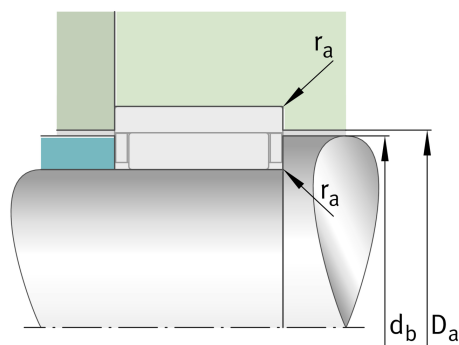

## RNAO45X62X40-ZW-ASR1-XL

Needle roller bearing

Schaeffler ID:  
0507760880000

Needle roller bearings RNAO...-ZW-ASR1,  
without ribs, double row

X-life

### Main Dimensions & Performance Data

$F_w$	45 mm	Under roller diameter
$D$	62 mm	Outside diameter
$C$	40 mm	Width, outer ring
$C_r$	76.000 N	Basic dynamic load rating, radial
$C_{0r}$	135.000 N	Basic static load rating, radial
$C_{ur}$	21.900 N	Fatigue load limit, radial
$n_G$	10.000 1/min	Limiting speed
$n_{gr}$	5.900 1/min	Reference speed
	0,004 kg	Weight

### Dimensions

$E$	53 mm	Raceway diameter outer ring
$r_{min}$	0,3 mm	Minimum chamfer dimension

### Mounting dimensions

$D_b$	45,6 mm	Shoulder diameter axial guidance NK/housing
$d_b$	52,2 mm	Shoulder diameter axial guidance NK/shaft
$D_a$	53,5 mm	Shoulder diameter outer ring
$r_{a max}$	0,3 mm	Maximum recess radius