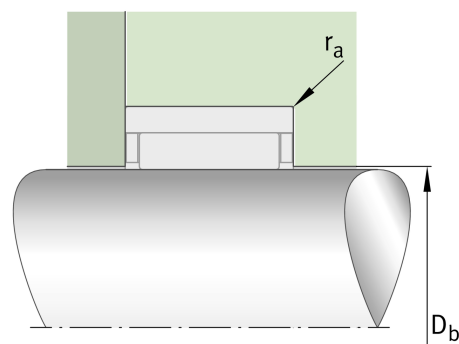

## RNAO45X62X40-ZW-ASR1-XL

Needle roller bearing

Schaeffler ID:  
0507760880000

Needle roller bearings RNAO...-ZW-ASR1,  
without ribs, double row

X-life

### Main Dimensions & Performance Data

$F_w$	45 mm	Under roller diameter
$D$	62 mm	Outside diameter
$C$	40 mm	Width, outer ring
$C_r$	76.000 N	Basic dynamic load rating, radial
$C_{0r}$	135.000 N	Basic static load rating, radial
$C_{ur}$	21.900 N	Fatigue load limit, radial
$n_G$	10.000 1/min	Limiting speed
$n_{gr}$	5.900 1/min	Reference speed
	0,004 kg	Weight

### Dimensions

$E$	53 mm	Raceway diameter outer ring
$r_{min}$	0,3 mm	Minimum chamfer dimension

### Mounting dimensions

$D_b$	45,6 mm	Shoulder diameter axial guidance NK/housing
$d_b$	52,2 mm	Shoulder diameter axial guidance NK/shaft
$D_a$	53,5 mm	Shoulder diameter outer ring
$r_{a max}$	0,3 mm	Maximum recess radius