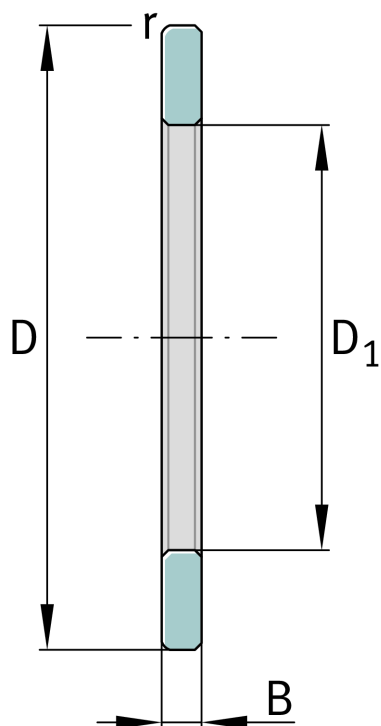

**GS81140**

Housing locating washer

Schaeffler ID:
0000219970000Axial cylindrical roller bearings 811, single
direction, comprising K811, GS, WS

Technical information

**Main Dimensions & Performance Data**

D	250 mm	Outside diameter
D_1	203 mm	Bore diameter Housing washer
B	11 mm	Width outer ring
	1,446 kg	Weight

Dimensions

	S	Locating feature bearing outer ring
r_{\min}	1,1 mm	Minimum chamfer dimension