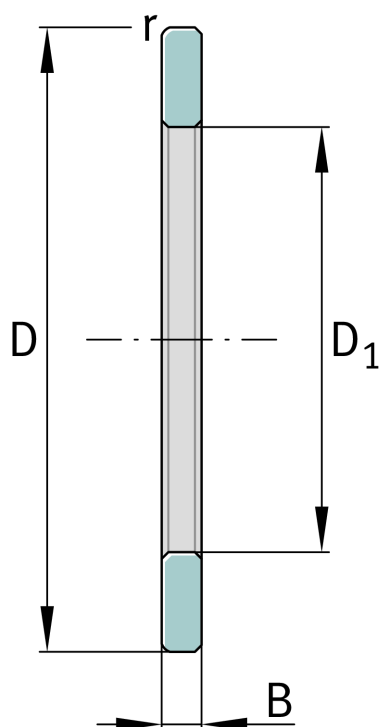


**GS81144**

Housing locating washer

Schaeffler ID:
0000274050000Axial cylindrical roller bearings 811, single
direction, comprising K811, GS, WS

Technical information

**Main Dimensions & Performance Data**

| | | |
|----------------|---------|------------------------------|
| D | 270 mm | Outside diameter |
| D ₁ | 223 mm | Bore diameter Housing washer |
| B | 11 mm | Width outer ring |
| | 1,59 kg | Weight |

Dimensions

| | | |
|------------------|--------|-------------------------------------|
| | S | Locating feature bearing outer ring |
| r _{min} | 1,1 mm | Minimum chamfer dimension |