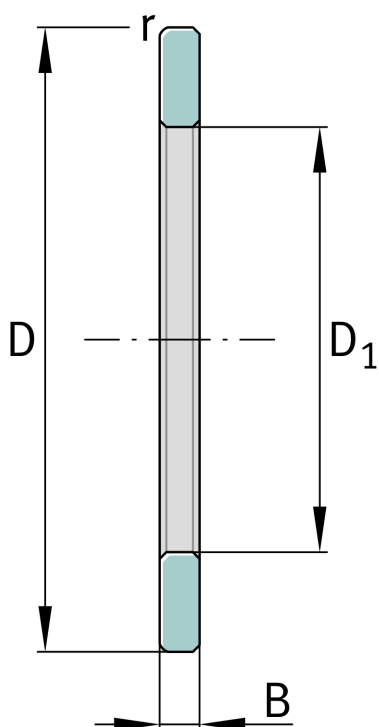

**GS81148**

Housing locating washer

Schaeffler ID:
0000220710000Axial cylindrical roller bearings 811, single
direction, comprising K811, GS, WS

Technical information

**Main Dimensions & Performance Data**

D	300 mm	Outside diameter
D ₁	243 mm	Bore diameter Housing washer
B	13,5 mm	Width outer ring
	2,57 kg	Weight

Dimensions

	S	Locating feature bearing outer ring
r _{min}	1,5 mm	Minimum chamfer dimension