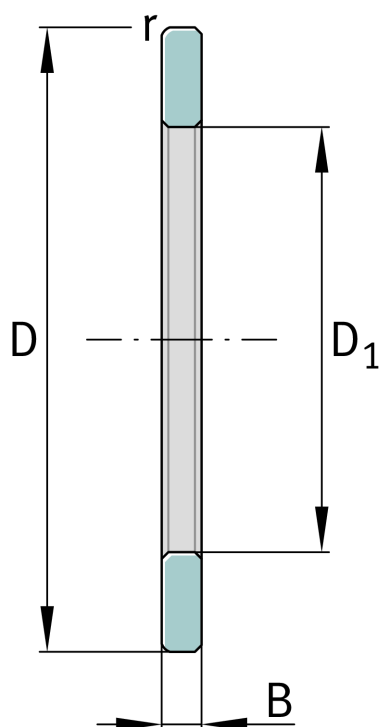

**GS81156**

Housing locating washer

Schaeffler ID:  
0000221100000Axial cylindrical roller bearings 811, single  
direction, comprising K811, GS, WS

## Technical information

**Main Dimensions & Performance Data**

D	350 mm	Outside diameter
D <sub>1</sub>	283 mm	Bore diameter Housing washer
B	15,5 mm	Width outer ring
	3,94 kg	Weight

**Dimensions**

	S	Locating feature bearing outer ring
r <sub>min</sub>	1,5 mm	Minimum chamfer dimension