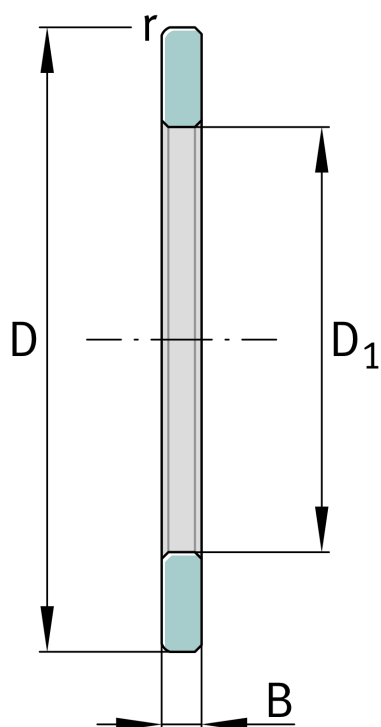

**GS81216**

Housing locating washer

Schaeffler ID:
0000249370000Axial cylindrical roller bearings 812, single
direction, comprising K812, GS, WS

Technical information

**Main Dimensions & Performance Data**

D	115 mm	Outside diameter
D ₁	82 mm	Bore diameter Housing washer
B	8,5 mm	Width outer ring
	0,003 kg	Weight

Dimensions

	S	Locating feature bearing outer ring
r _{min}	1 mm	Minimum chamfer dimension