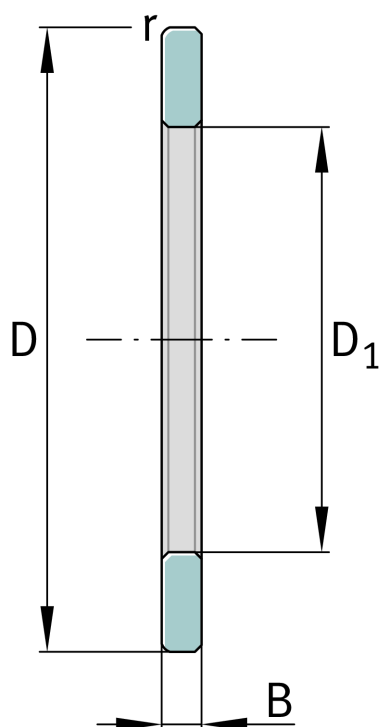


**GS81220**

Housing locating washer

Schaeffler ID:
0000249700000Axial cylindrical roller bearings 812, single
direction, comprising K812, GS, WS

Technical information

**Main Dimensions & Performance Data**

D	150 mm	Outside diameter
D ₁	103 mm	Bore diameter Housing washer
B	11,5 mm	Width outer ring
	0,83 kg	Weight

Dimensions

	S	Locating feature bearing outer ring
r _{min}	1,1 mm	Minimum chamfer dimension